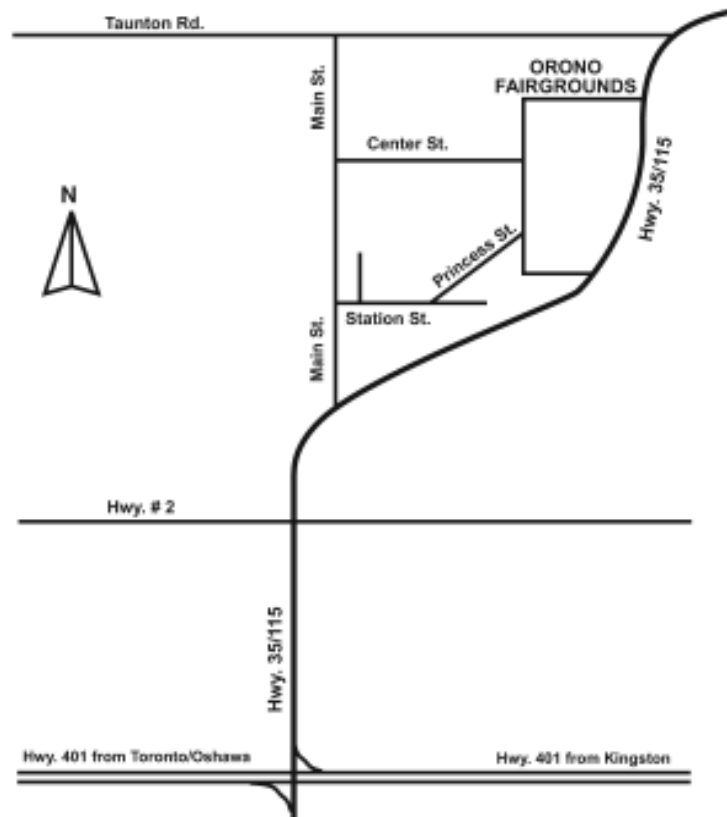

JUDGING SCHEDULE

ONTARIO COUNTY KENNEL CLUB

UNDER THE BIG TOP!

ORONO FAIRGROUNDS Orono, Ontario

Friday, June 13, 2008
Saturday, June 14, 2008
Sunday, June 15, 2008

Directions to the Show Site: From either the North or South on Hwy. 35/115, exit at Main St. Proceed to Station Street, turn right, proceed to second left (Princess St.) to the fairgrounds. **Campers:** On Main Street, continue past Station St., turn right onto Center Street, to fairgrounds.